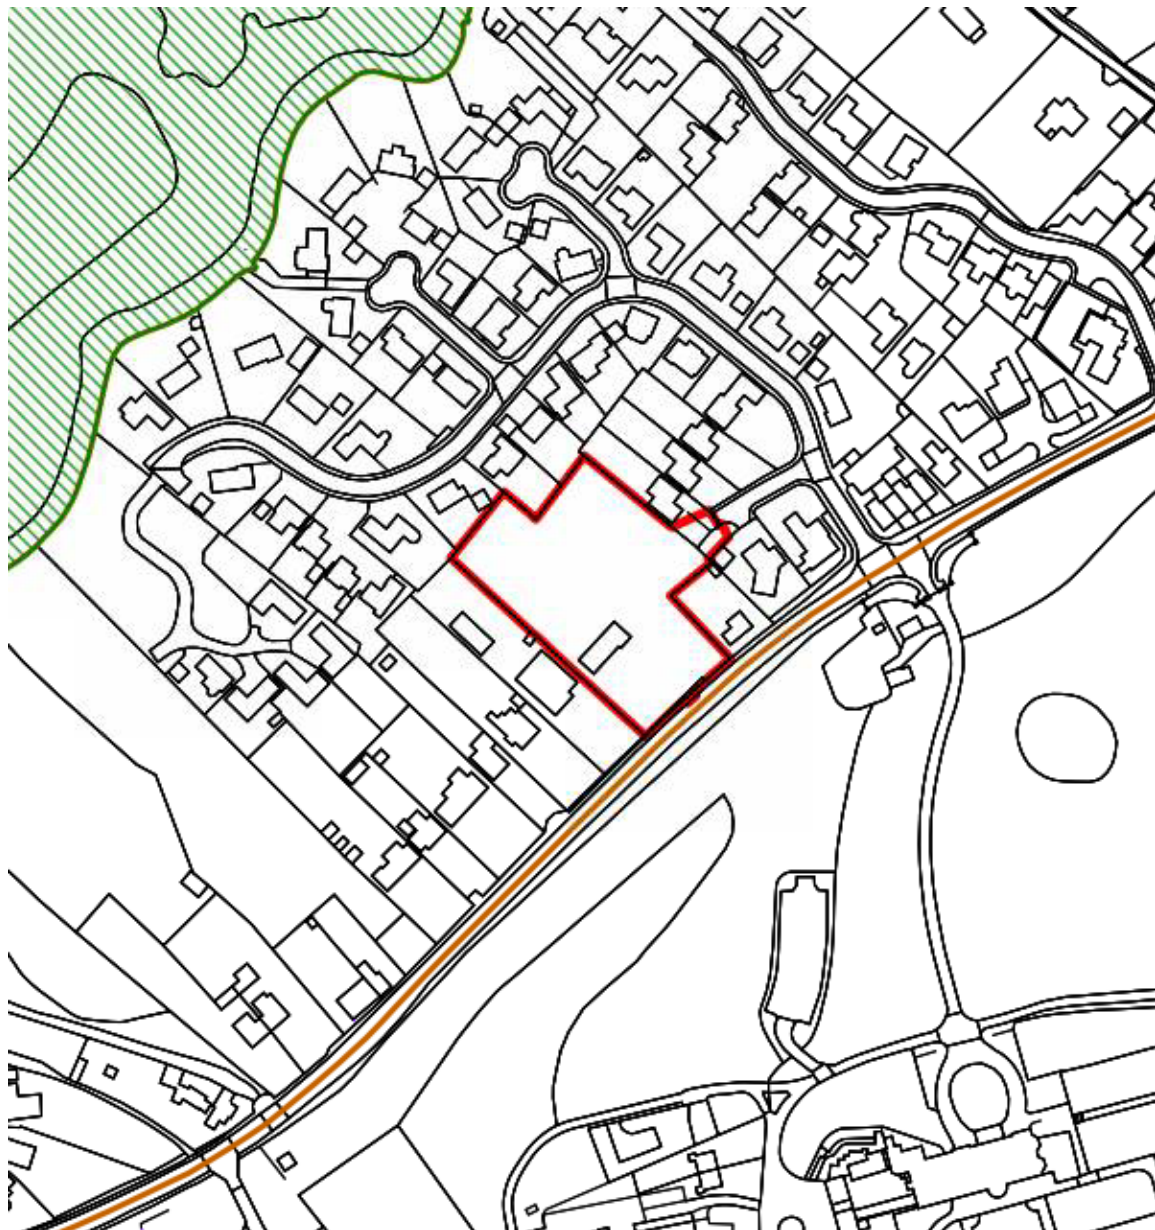

Application No: DC/18/03636

Parish: Sproughton

Location: Russetts, Hadleigh Road

Legend

-  Area of Outstanding Natural Beauty
-  Special Landscape Area
-  Conservation Area

Listed Buildings

-  Grade 1
-  Grade 2
-  Grade 2 *

-  The Site
-  Built up Area Boundary

BABERGH DISTRICT COUNCIL
Corks Lane, Hadleigh, Ipswich. IP7 6SJ
Telephone : 01473 822801
minicom : 01473 825878
www.babergh.gov.uk

Reproduced by permission of
Ordnance Survey on behalf of HMSO.
© Crown copyright and database right 2016
Ordnance Survey Licence number 100023274